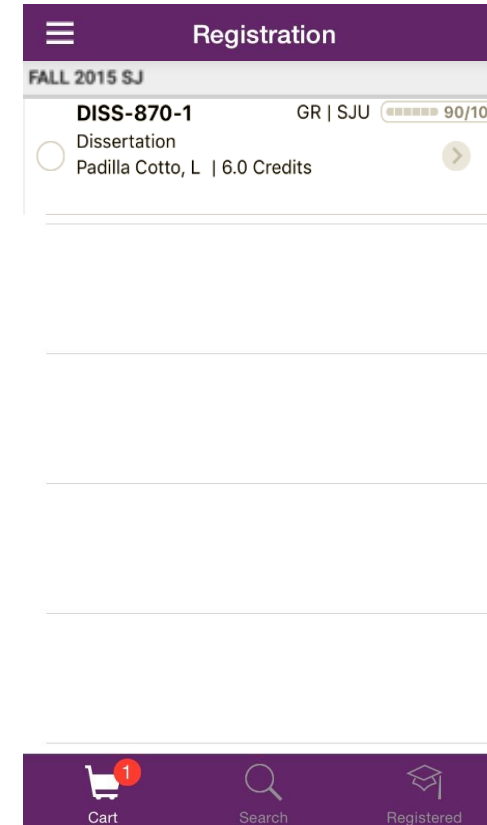

Course Registration Using Ellucian GO

After logging in, tap on Registration in the left-hand menu. Enter Term and Search Criteria. Course Number works well.

Search results will appear.

Tap on desired course to select, Tap Cart Icon. and tap Add to Cart.

Tap on course(s) in cart to select, and tap Register. Tap again to confirm.