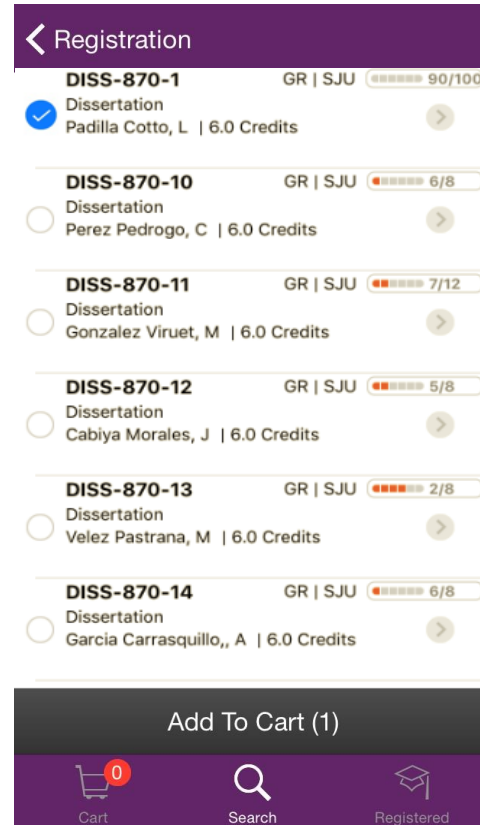

Course Registration Using Ellucian GO

After logging in, tap on Registration in the left-hand menu. Enter Term and Search Criteria. Course Number works well.

Search results will appear.

Tap on desired course to select, Tap Cart Icon. and tap Add to Cart.

Tap on course(s) in cart to select, and tap Register. Tap again to confirm.