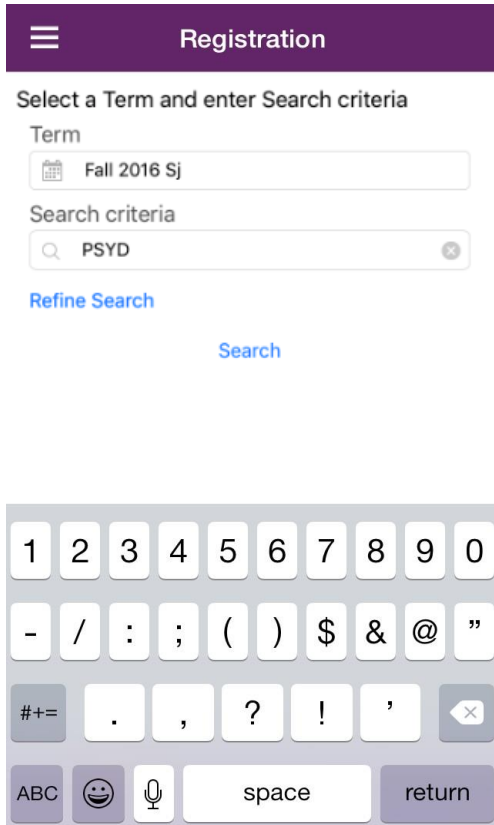

Course Registration Using Ellucian GO

After logging in, tap on Registration in the left-hand menu. Enter Term and Search Criteria. Course Number works well.

Search results will appear.

Tap on desired course to select, Tap Cart Icon. and tap Add to Cart.

Tap on course(s) in cart to select, and tap Register. Tap again to confirm.