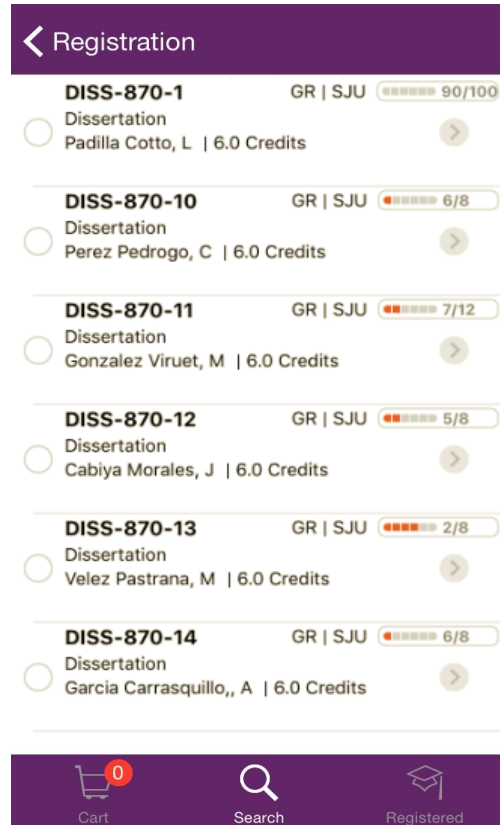

Course Registration Using Ellucian GO

After logging in, tap on Registration in the left-hand menu. Enter Term and Search Criteria. Course Number works well.

Search results will appear.

Tap on desired course to select, Tap Cart Icon. and tap Add to Cart.

Tap on course(s) in cart to select, and tap Register. Tap again to confirm.